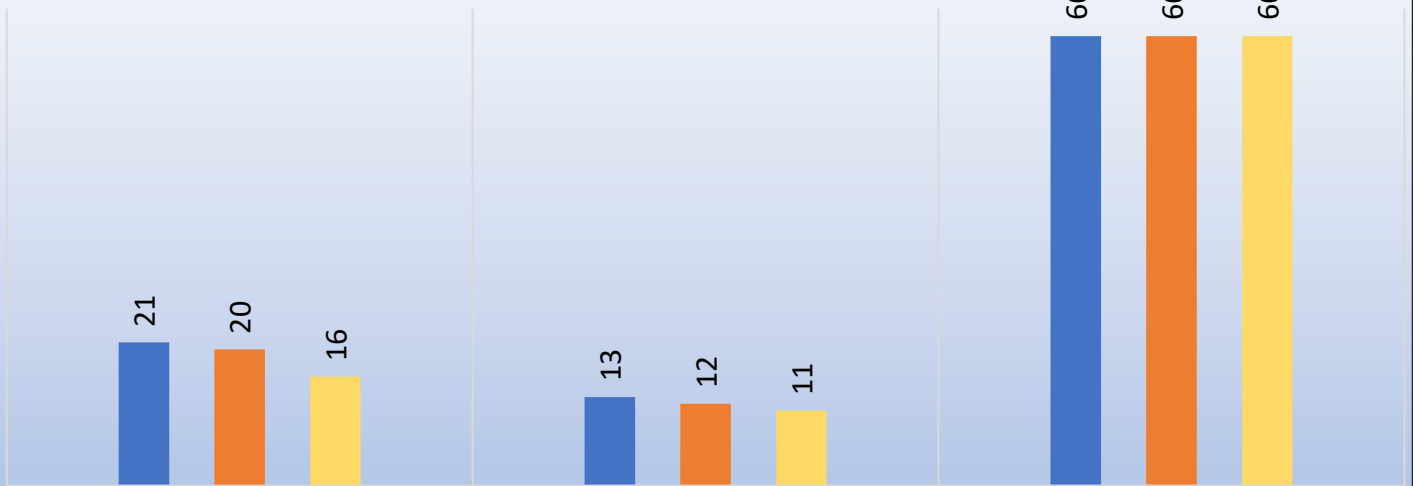

13 MUTUAL AID CALLS

West Metro – 1

Evergreen Fire – 2

Inter-Canyon – 4

Foothills – 5

Highland - 1

EMS INCIDENTS

NON-TRANSPORT ASSISTANCE

BLS GROUND TRANSPORT

ALS GROUND TRANSPORT

■ 2023 ■ EMT-A ■ EMT-P