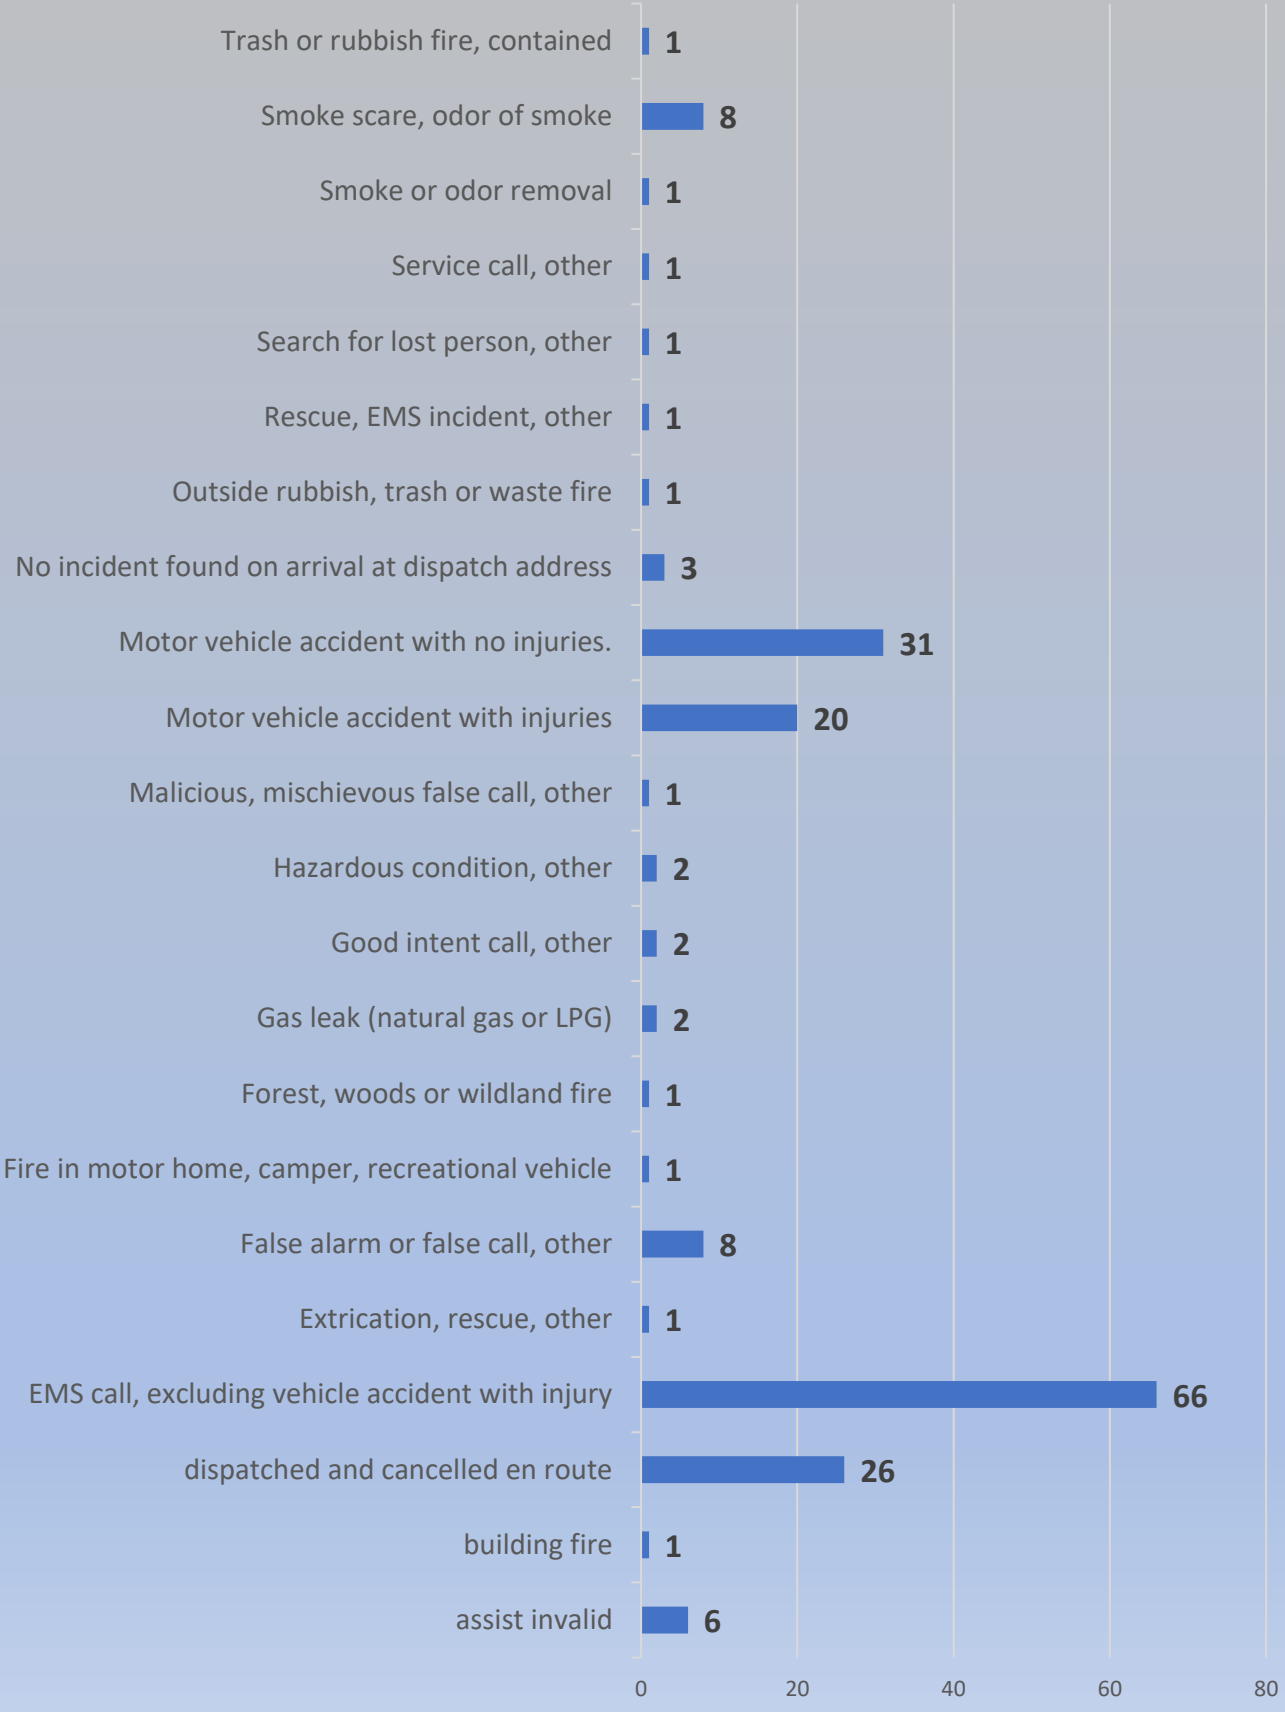

# 2023 Incident Types

185 Total Incidents

# 2023 INCIDENTS BY TIME OF DAY

# INCIDENTS BY MONTH