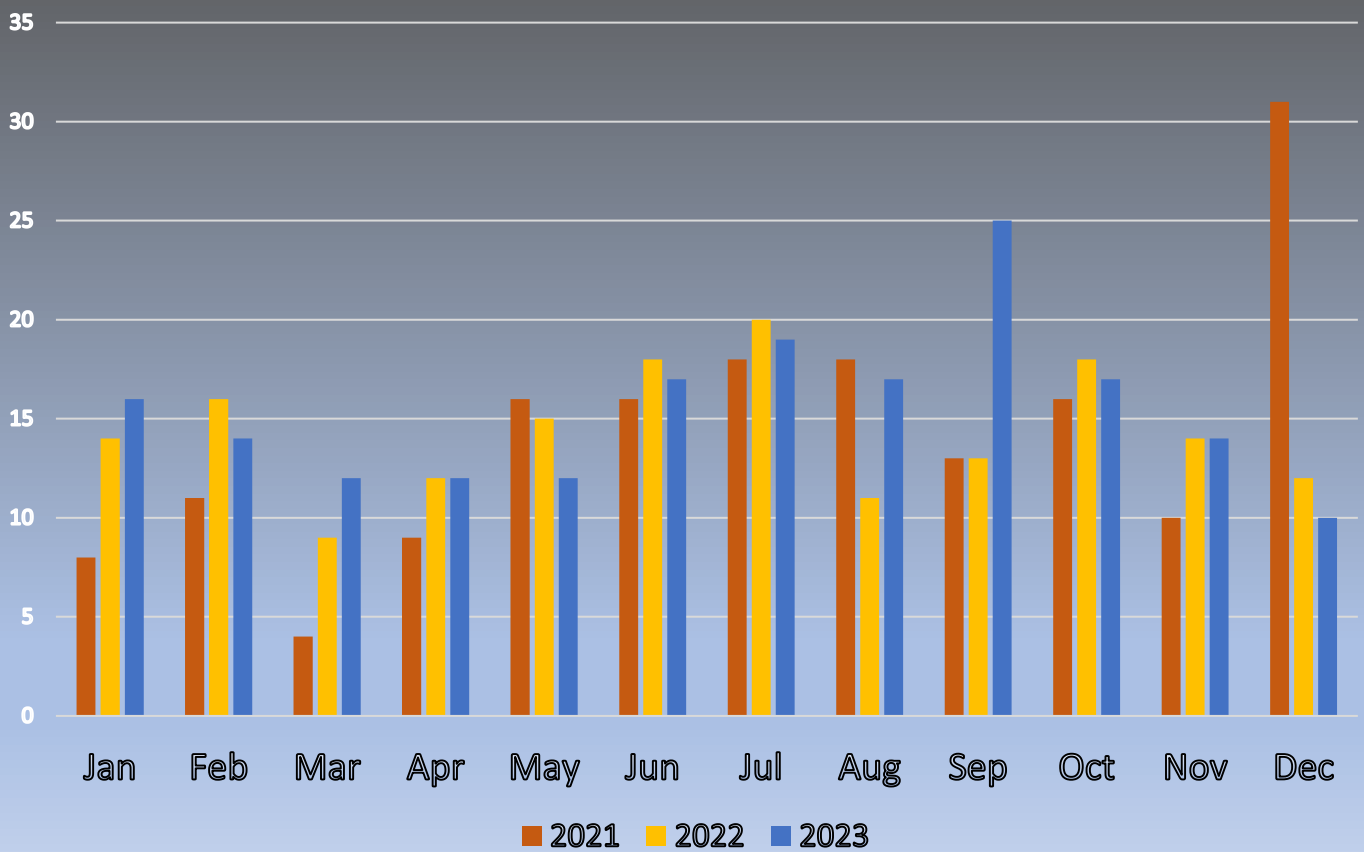

# 2023 Incident Types

185 Total Incidents

# 2023 INCIDENTS BY TIME OF DAY

# INCIDENTS BY MONTH

# 2023 Incidents by Day of Week

2019 - 247 Calls  
1076 Responses  
**4.35 Responders/Call**

2020 - 177 Calls  
908 Responses  
**5.13 Responders/Call**

2023 - 185 Calls  
1217 Responses  
**6.57 Responders/Call**