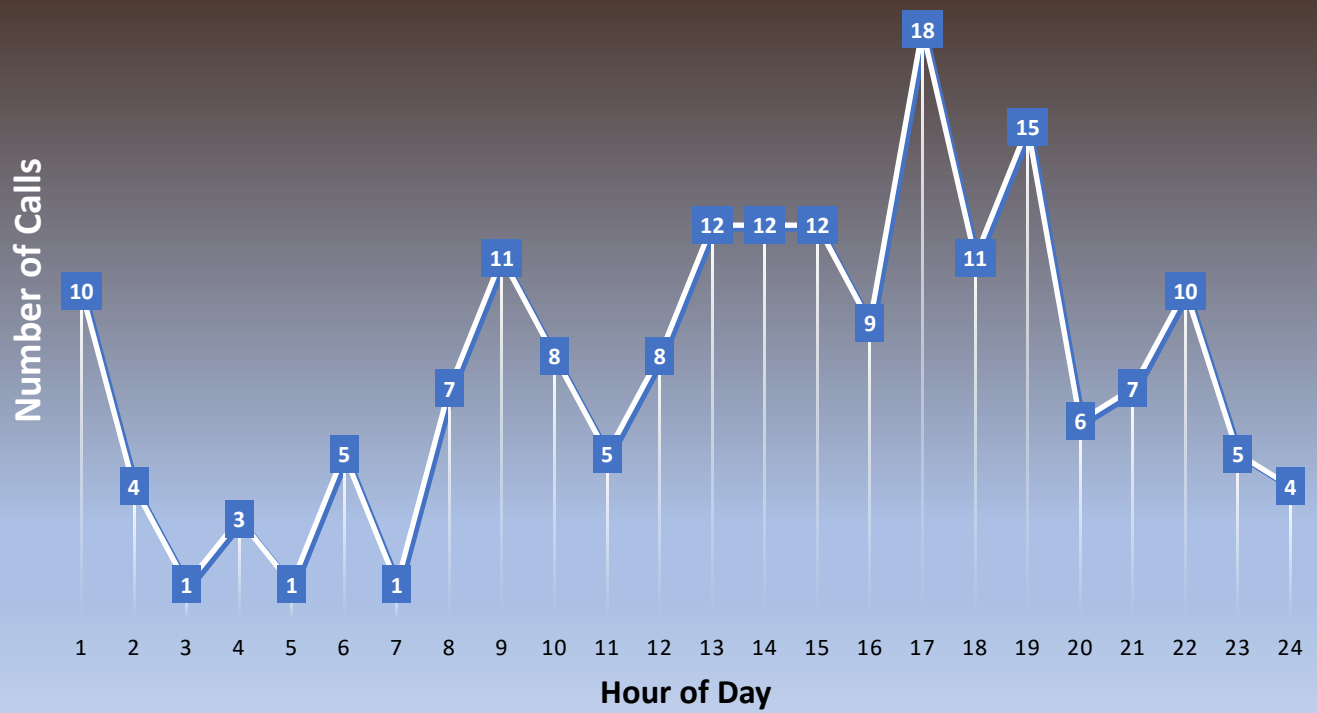

# 2023 Incident Types

185 Total Incidents

# 2023 INCIDENTS BY TIME OF DAY

# INCIDENTS BY MONTH

# 2023 Incidents by Day of Week

2019 - 247 Calls  
1076 Responses  
**4.35 Responders/Call**

2020 - 177 Calls  
908 Responses  
**5.13 Responders/Call**

2023 - 185 Calls  
1217 Responses  
**6.57 Responders/Call**