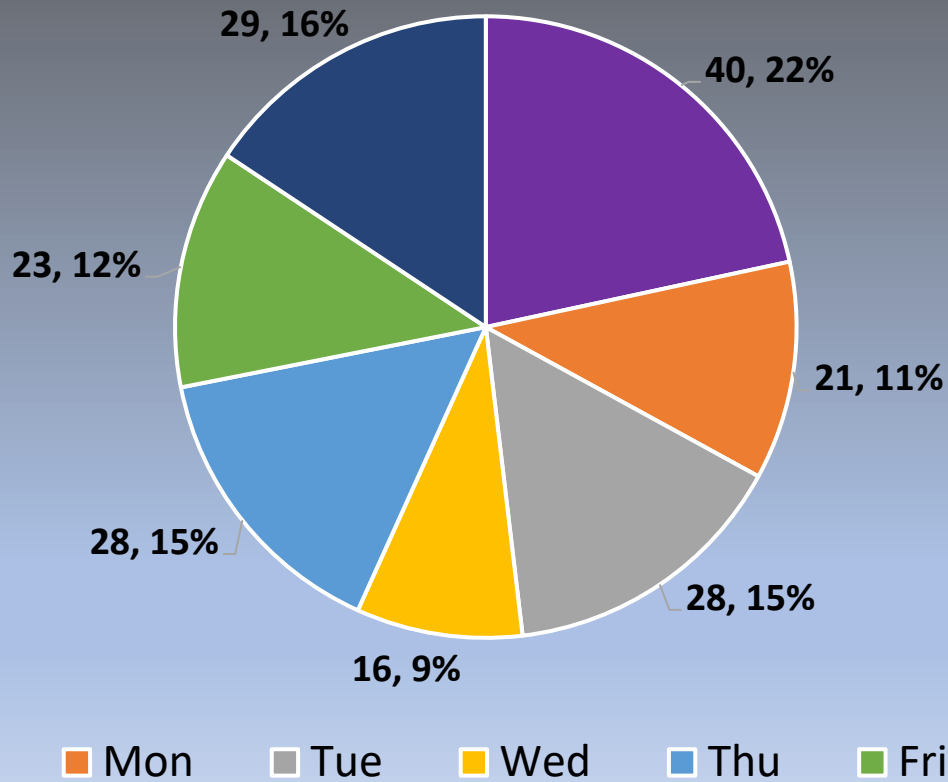

# 2023 Incident Types

185 Total Incidents

# 2023 INCIDENTS BY TIME OF DAY

# INCIDENTS BY MONTH

# 2023 Incidents by Day of Week

2019 - 247 Calls  
1076 Responses  
**4.35 Responders/Call**

2020 - 177 Calls  
908 Responses  
**5.13 Responders/Call**

2023 - 185 Calls  
1217 Responses  
**6.57 Responders/Call**